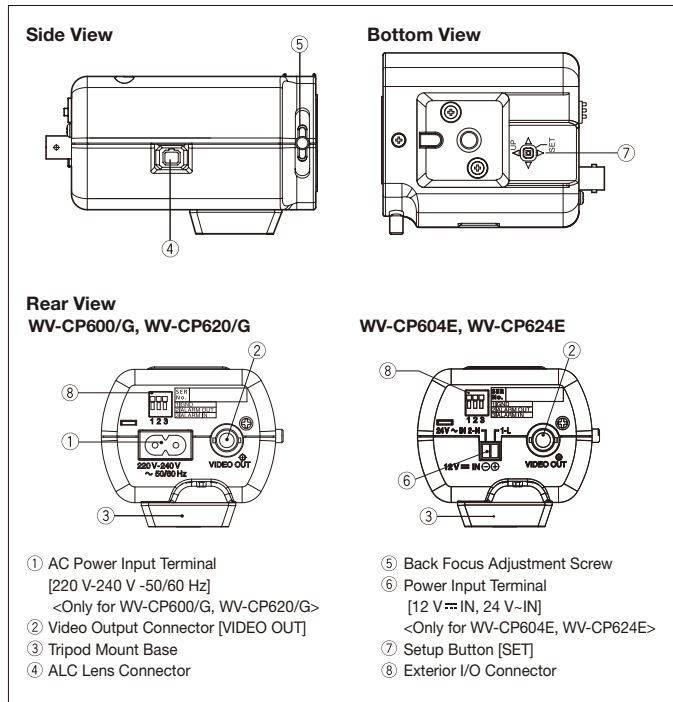

Part Names and Functions