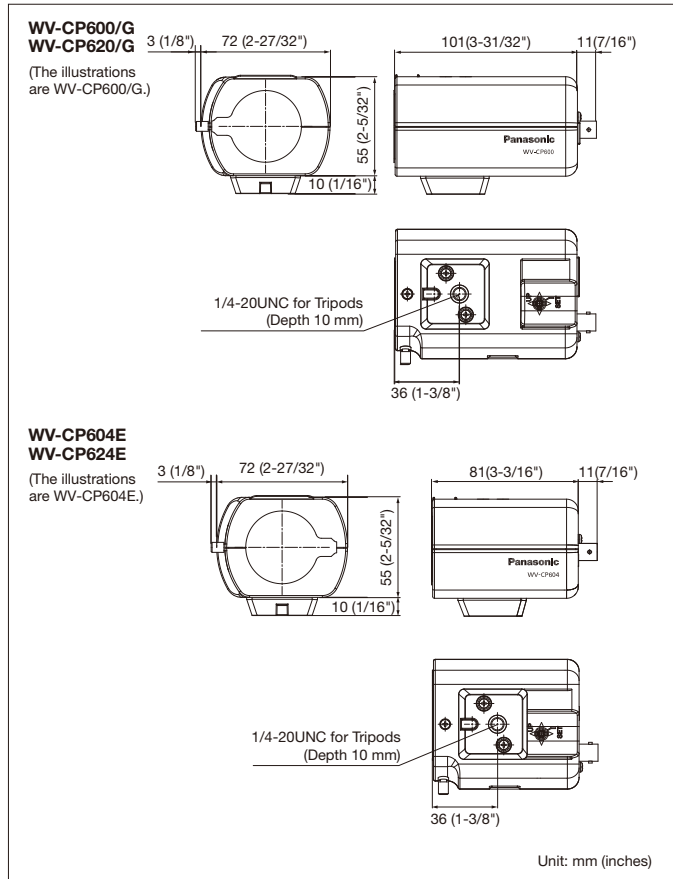

Appearance

Important

- Safety Precaution: carefully read the operating instructions and installation manual before using this product.
- "Super Dynamic", "SDII", "SDIII", "SD5", "SD5Link", "SD6", "i-PRO" and "i-PRO SmartHD" logos are trademarks or registered trademarks of Panasonic Corporation.

- All TV pictures are simulated.
- Weights and dimensions are approximate.
- Specifications are subject to change without notice.
- These products may be subject to export control regulations.
- All product pictures are PAL models.

DISTRIBUTED BY:

Panasonic®

<http://panasonic.net/security/>

Printed in Japan (2A-097A)